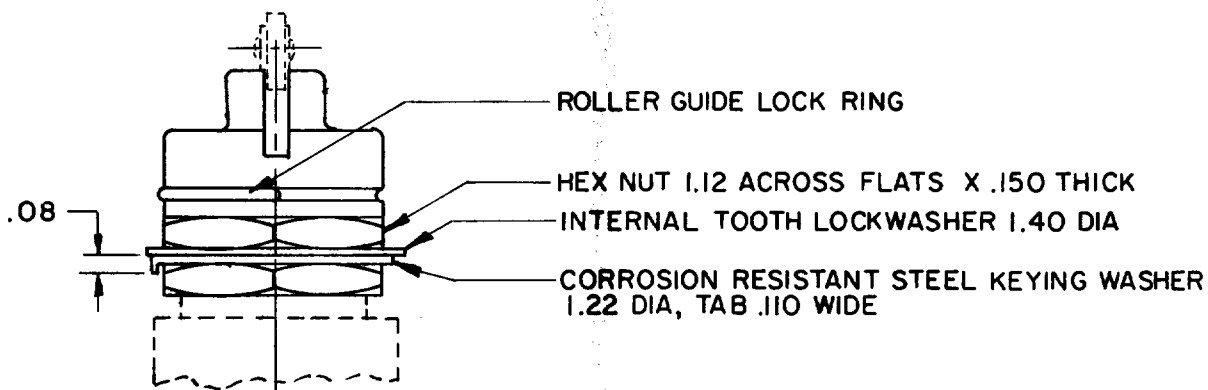

MICRO SWITCH

FREEPORT, ILLINOIS, U.S.A.
A DIVISION OF HONEYWELL INC.

FED. MFG. CODE 91929

PACKET

CATALOG LISTING

19PA124-EN

THIS DRAWING COVERS A PROPRIETARY ITEM AND IS THE PROPERTY OF MICRO SWITCH, A DIVISION OF HONEYWELL. THIS DRAWING IS NOT TO BE COPIED OR USED WITHOUT THE APPROVAL OF MICRO SWITCH.

NOTE

1 - PARTS FURNISHED UNASSEMBLED AS A PACKET

THIRD ANGLE PROJECTION

SCALE FULL

DO NOT SCALE PRINT

UNLESS OTHERWISE SPECIFIED
TOLERANCES ARE

ONE PLACE (.0) ± .030

TWO PLACE (.00) ± .015

THREE PLACE (.000) ± .005

ANGLES ±

RAW MATERIAL - COMMERCIAL STANDARD

19PA124-EN

M

DRAWING
NUMBER

ISSUE

RELEASE NO. PR-16946 REPLACES

CHECK

REVISIONS

CHECK

CHECK

29 NOV 88

CHECK

BGS

O-82880-C01

DRAWN