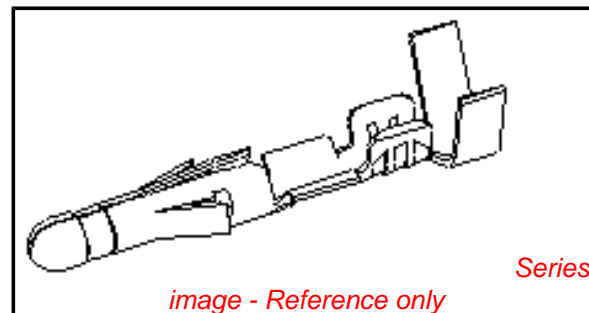

**PLEASE CHECK WWW.MOLEX.COM FOR LATEST PART INFORMATION**

**Part Number:** [0002098103](#)  
**Status:** **Active**  
**Overview:** [standard\\_093](#)  
**Description:** 2.36mm (.093") Diameter, Standard .093" Pin and Socket Crimp Grounding Terminal, Series 1973, Male, with Tin (Sn) Plated Brass Contact, 18-22 AWG, Reel

**Documents:**

[Drawing \(PDF\)](#) [RoHS Certificate of Compliance \(PDF\)](#)  
[Product Specification PS-02-09 \(PDF\)](#)

**General**

Product Family	Crimp Terminals
Series	<a href="#">1973</a>
Application	Power
Comments	Grounding Pin
Crimp Quality Equipment	Yes
Overview	<a href="#">standard_093</a>
Product Name	Standard .093"

**Physical**

Durability (mating cycles max)	25
Gender	Male
Material - Metal	Brass
Material - Plating Mating	Tin
Material - Plating Termination	Tin
Packaging Type	Reel
Plating min - Mating	0.508µm (20µ")
Plating min - Termination	0.508µm (20µ")
Termination Interface: Style	Crimp or Compression
Wire Insulation Diameter	1.52-3.05mm (.060-.120")
Wire Size AWG	18, 20, 22
Wire Size mm²	N/A